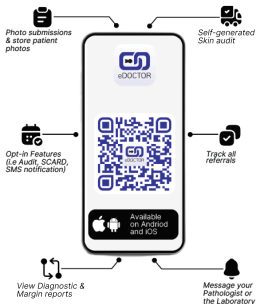

Access your reports anytime, anywhere with **eDoctor**

Doctor & Clinic registration

Additional eDoctor Features

- View all your reports
- Request copy reports
- Receive urgent notifications
- Order pathology stock
- Book a courier
- Keep updated with our 'What's New' Dashboard
- Suggested Item Numbers
- HELP button for all enquiries