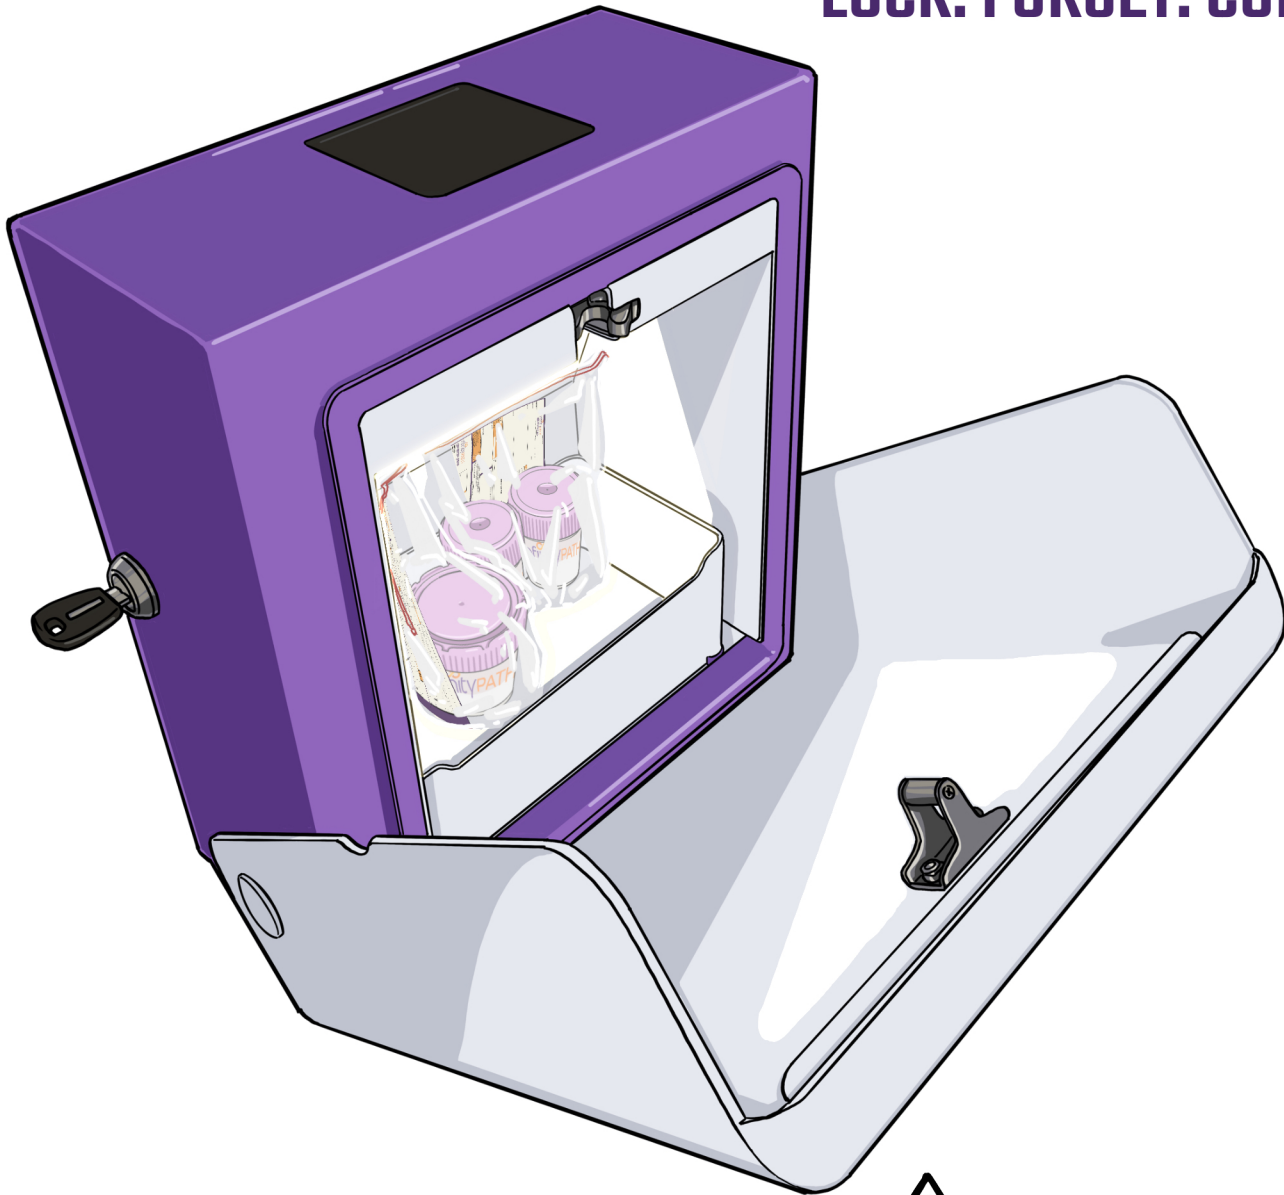

InfinityPATH
SMARTBOX
LOCK. FORGET. COLLECTED.

WEIGHT-TRIGGERED

5G-CONNECTED

ZERO-ADMIN

THE END OF THE PATHOLOGY PHONE CALL
www.infinitypath.com.au

The Full Specimen Journey